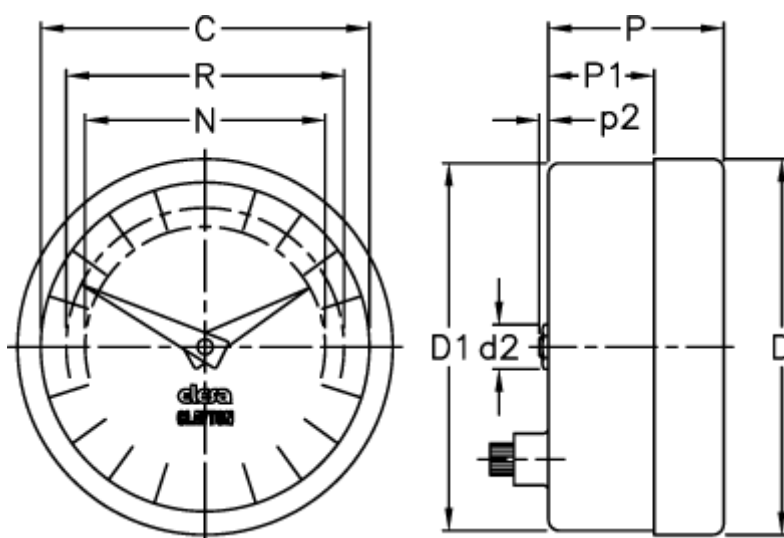

Article number: 2307024251

Description: E+G Positive drive indicator  
PA01-0072-D

## Measures

C = 42

R = 37

D = 49.6

D1 = 48.3

d2 = 8

N = 30

P = 30

P1 = 20.5

p2 = 1.6